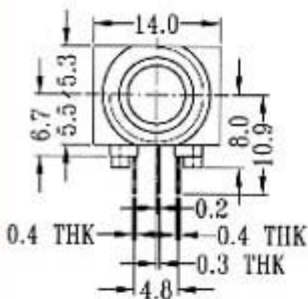

# MJ-093 (SERIES) (6.3mm)

MODEL NO.	FUNCTION	BUSHING	BUSHING COLOR	CONTACT FORM
MJ-093	MONO	T-TREATED	BLACK	3
MJ-194	STEREO	T-TREATED	BLACK	2

## CIRCUIT DIAGRAM