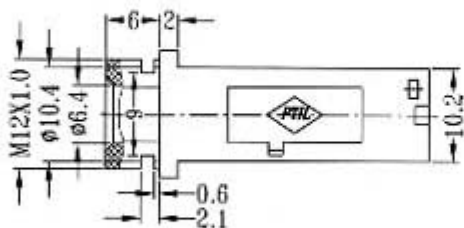

# MJ-093 (SERIES) (6.3mm)

MODEL NO.	FUNCTION	BUSHING	BUSHING COLOR	CONTACT FORM
MJ-093	MONO	T-TREATED	BLACK	3
MJ-194	STEREO	T-TREATED	BLACK	2

## CIRCUIT DIAGRAM

## SPECIFICATIONS

Optional Accessory: AZ-001 (NUT)  
Rating : 0.3A 30V DC