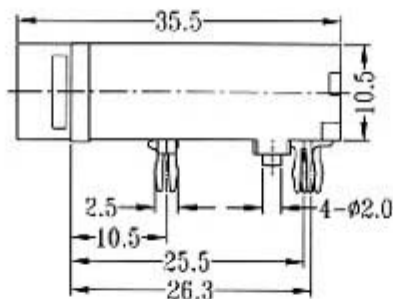

# MJ-093 (SERIES) (6.3mm)

MODEL NO.	FUNCTION	BUSHING	BUSHING COLOR	CONTACT FORM
MJ-093	MONO	T-TREATED	BLACK	3
MJ-194	STEREO	T-TREATED	BLACK	2

## CIRCUIT DIAGRAM